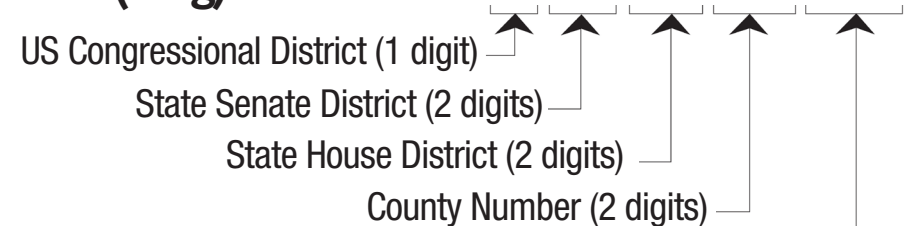

THE LAST 3 DIGITS is your PRECINCT #

Get to know your **Precinct Leader**, and if you don't have one, **become one!**
For Boulder County, go to bocodems.org hover over "vote" and pull down to "Precinct Leader Lookup". Other counties, check with your County Democratic Party.
Questions? Contact us at longmontareadems@gmail.com **We can help!**