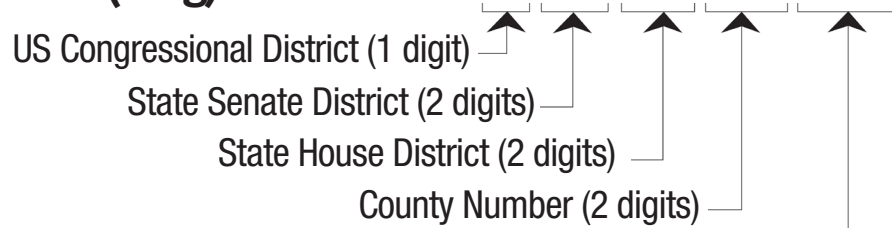

KNOW YOUR DISTRICTS & PRECINCT NUMBER

Go to govotecolorado.com (Colorado Secretary of State).

Click **Find My Registration**. (Fill in Name, Zip, & Birthdate)

Click **Search**.

Click the **County & District Information** tab. All of your districts will be listed.

DID YOU KNOW that the long version of your precinct number lists all of your districts? Under District Information, you'll find **Precinct Number**.

Follow this guide to see your districts within that number.

Your (long) Precinct # is:

THE LAST 3 DIGITS is your PRECINCT #

Get to know your **Precinct Leader**, and if you don't have one, **become one!**
For Boulder County, go to bocodems.org hover over "vote" and pull down to "Precinct Leader Lookup". Other counties, check with your County Democratic Party.
Questions? Contact us at longmontareadems@gmail.com **We can help!**

KNOW YOUR DISTRICTS & PRECINCT NUMBER

Go to govotecolorado.com (Colorado Secretary of State).

Click **Find My Registration**. (Fill in Name, Zip, & Birthdate)

Click **Search**.

Click the **County & District Information** tab. All of your districts will be listed.

DID YOU KNOW that the long version of your precinct number lists all of your districts? Under District Information, you'll find **Precinct Number**.

Follow this guide to see your districts within that number.

Your (long) Precinct # is: