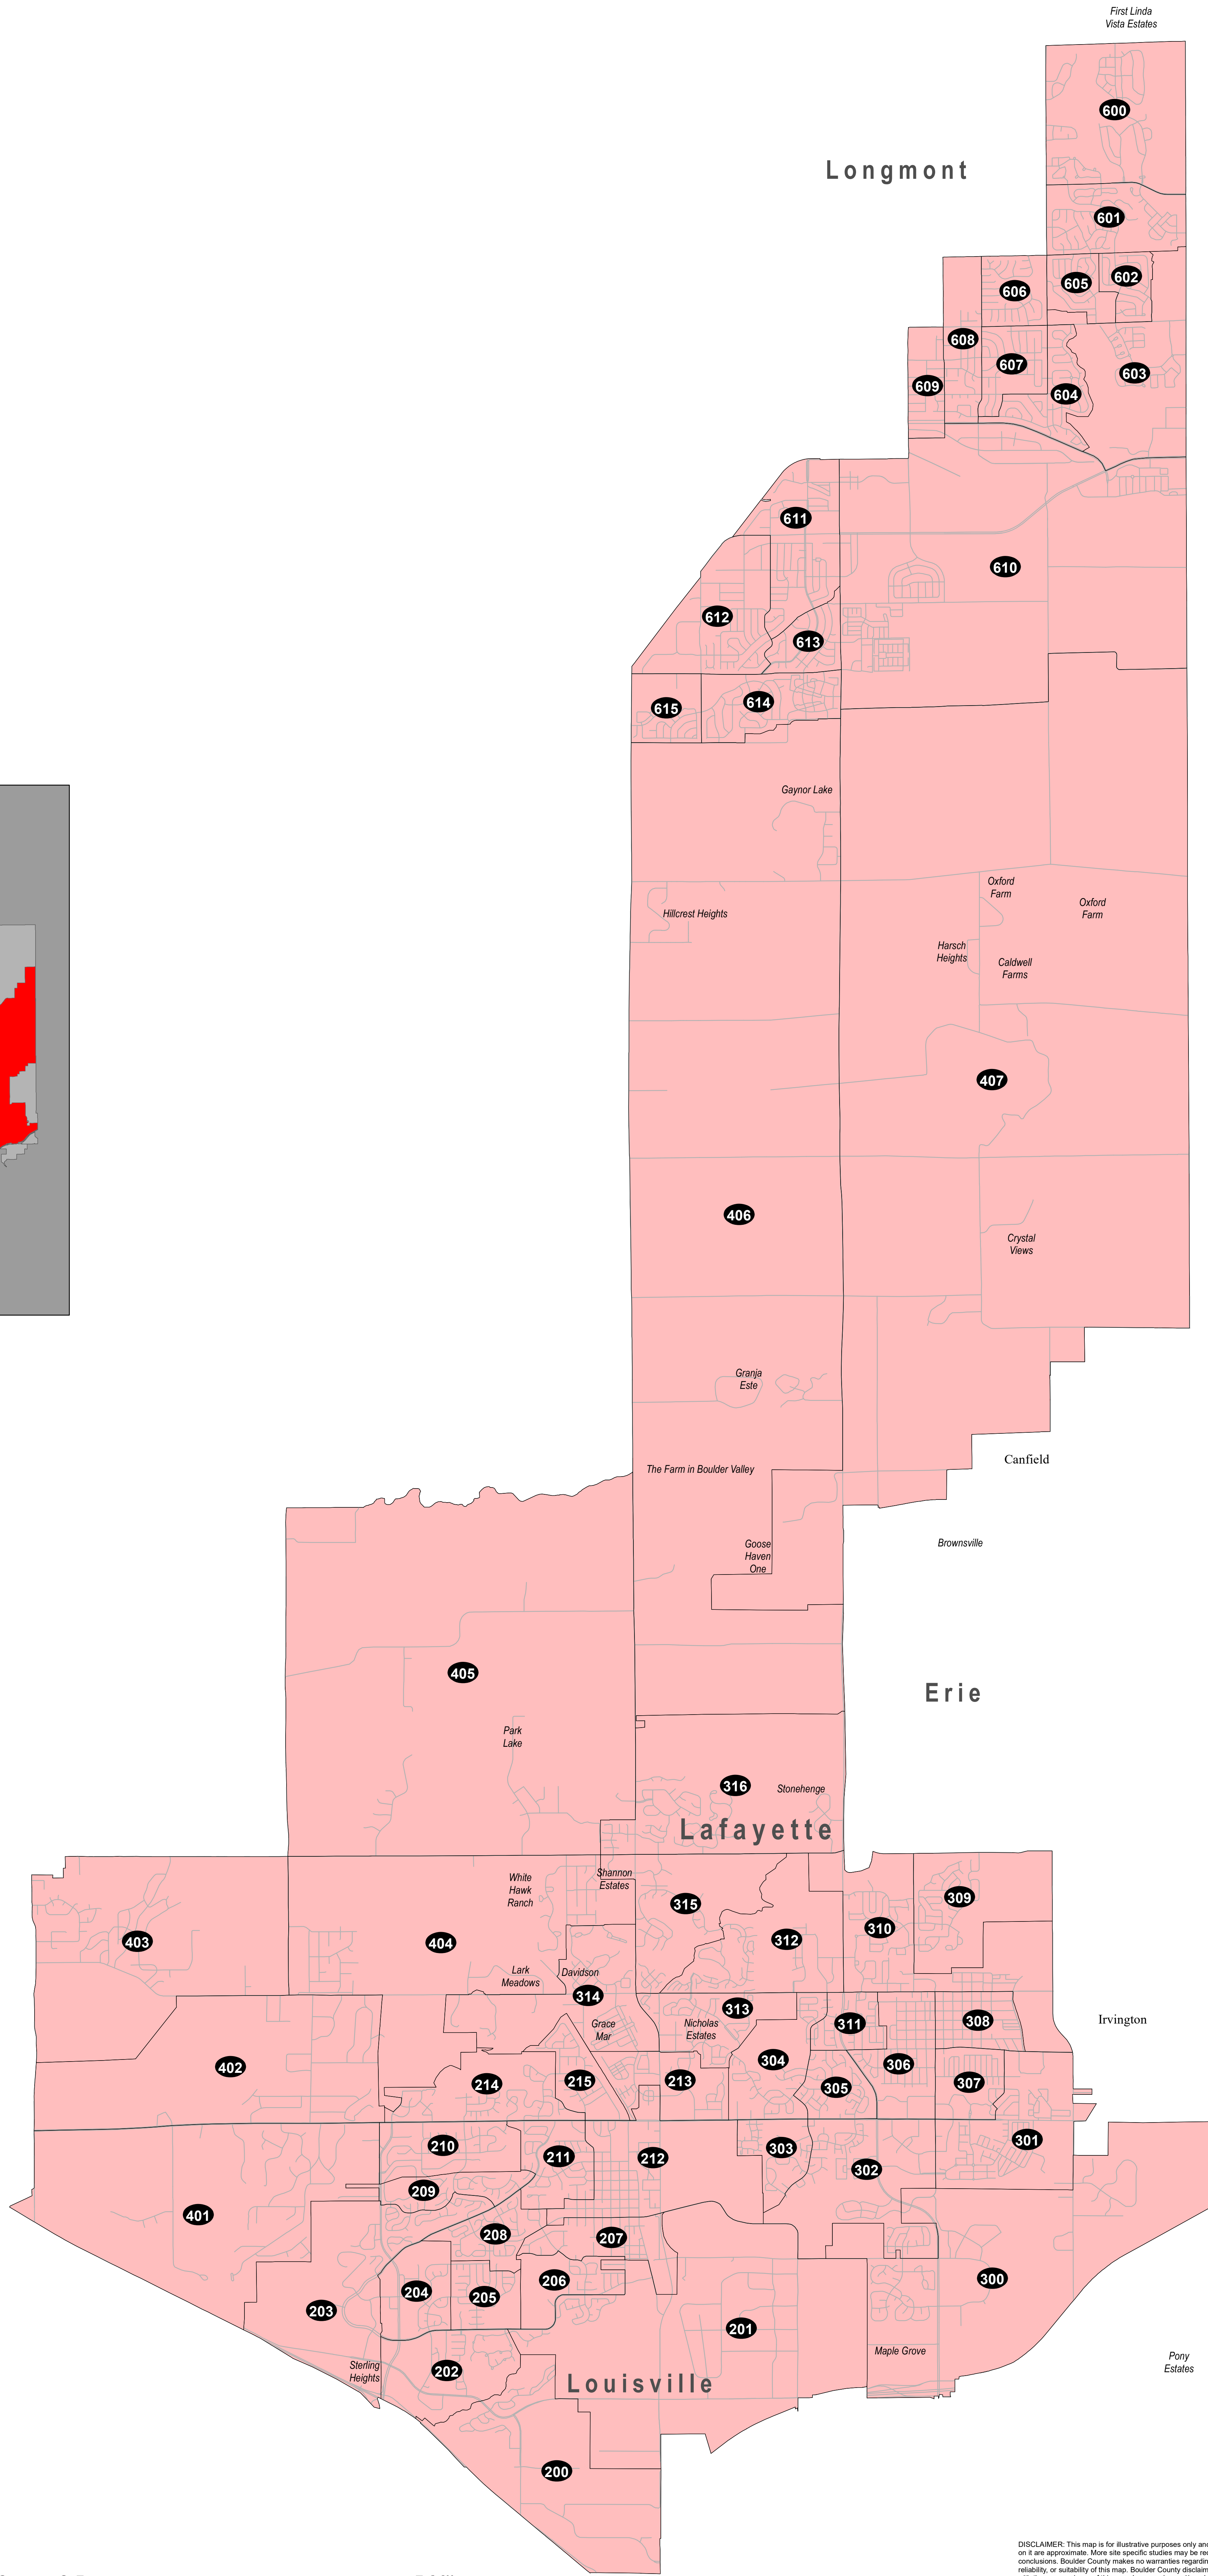

Boulder County Precincts - State House District 12